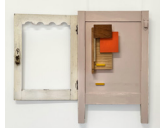

11 Jenny Schirmer *A concrete path* 2022 Mixed media 650 x 790 x 130mm $430